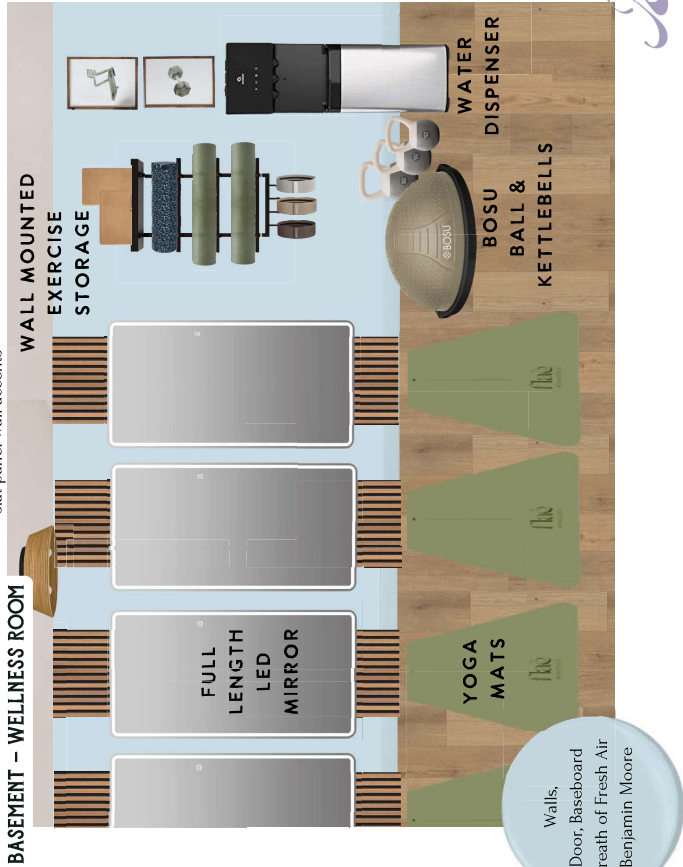

FAUX PLANT  
WALL DECOR

SAUNA

HAMPER

TOWEL  
RACK

VIBRATION PLATE

PAINTED WALLS + ACCENT  
SLAT PANELS

BASEMENT – WELLNESS ROOM

Walls,  
Door, Baseboard  
Breath of Fresh Air  
Benjamin Moore

SAUNA

WALL  
TOWEL  
STORAGE

FULL  
LENGTH  
LED  
MIRROR

TOWEL  
RACK

YOGA  
MATS

Suggest mounting mirrors to  
slat panel wall accents

**PAINTED WALLS + ACCENT SLAT PANELS**

Suggest mounting mirrors to slat panel wall accents

**BASEMENT - WELLNESS ROOM**

**PAINTED WALLS & DOORS**

**MASTER BEDROOM**

Install chair rail around room perimeter at 60" high. Paint chair rail and wall below

**PARTIAL PAINTED WALLS WITH CHAIR RAIL**

**CAGED FAN OPTION**

**OPTIONAL BENCH**

Partial Wall, Chair rail, Doors Artichoke Sherwin Williams

**MASTER BEDROOM**

**PARTIAL PAINTED WALLS WITH CHAIR RAIL**

**FULL LENGTH MIRROR**

**LUGGAGE RACK**

Partial Wall, Chair rail, Doors Artichoke Sherwin Williams