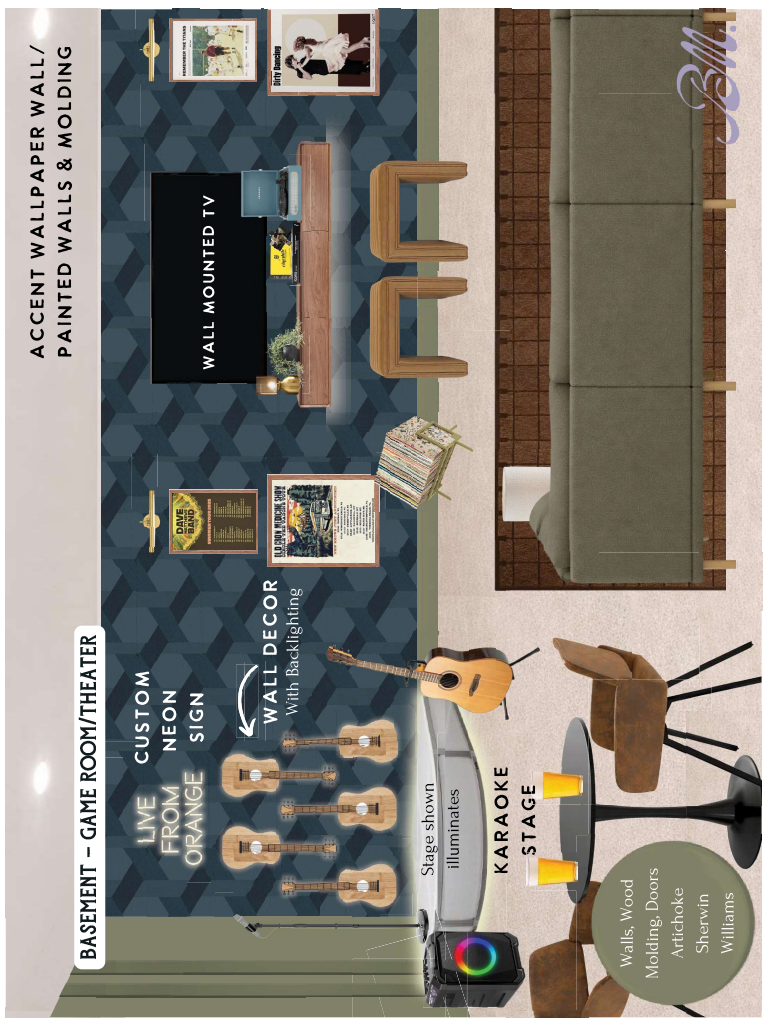

KITCHEN STYLING

BAR STOOLS

WALL ART

COOKBOOKS

CUSTOM WELCOME BOOK

RUNNER

STAIRWELL TO BASEMENT

ACCENT WALLPAPER WALL/  
PAINTED TRIM/DOOR

BASEMENT - GAME ROOM/THEATER

RECHARGEABLE PIC LIGHT

WALL MOUNTED TV

RECORD PLAYER

Floating console with undermount lighting

RECORD STORAGE

POUF

POPCORN MACHINE

Walls, Wood Molding, Doors Artichoke Sherwin Williams

BASEMENT - GAME ROOM/THEATER

ACCENT WALLPAPER WALL/  
PAINTED WALLS & MOLDING

LIVE CUSTOM FROM NEON ORANGE SIGN

WALL DECOR With Backlighting

Stage shown illuminates