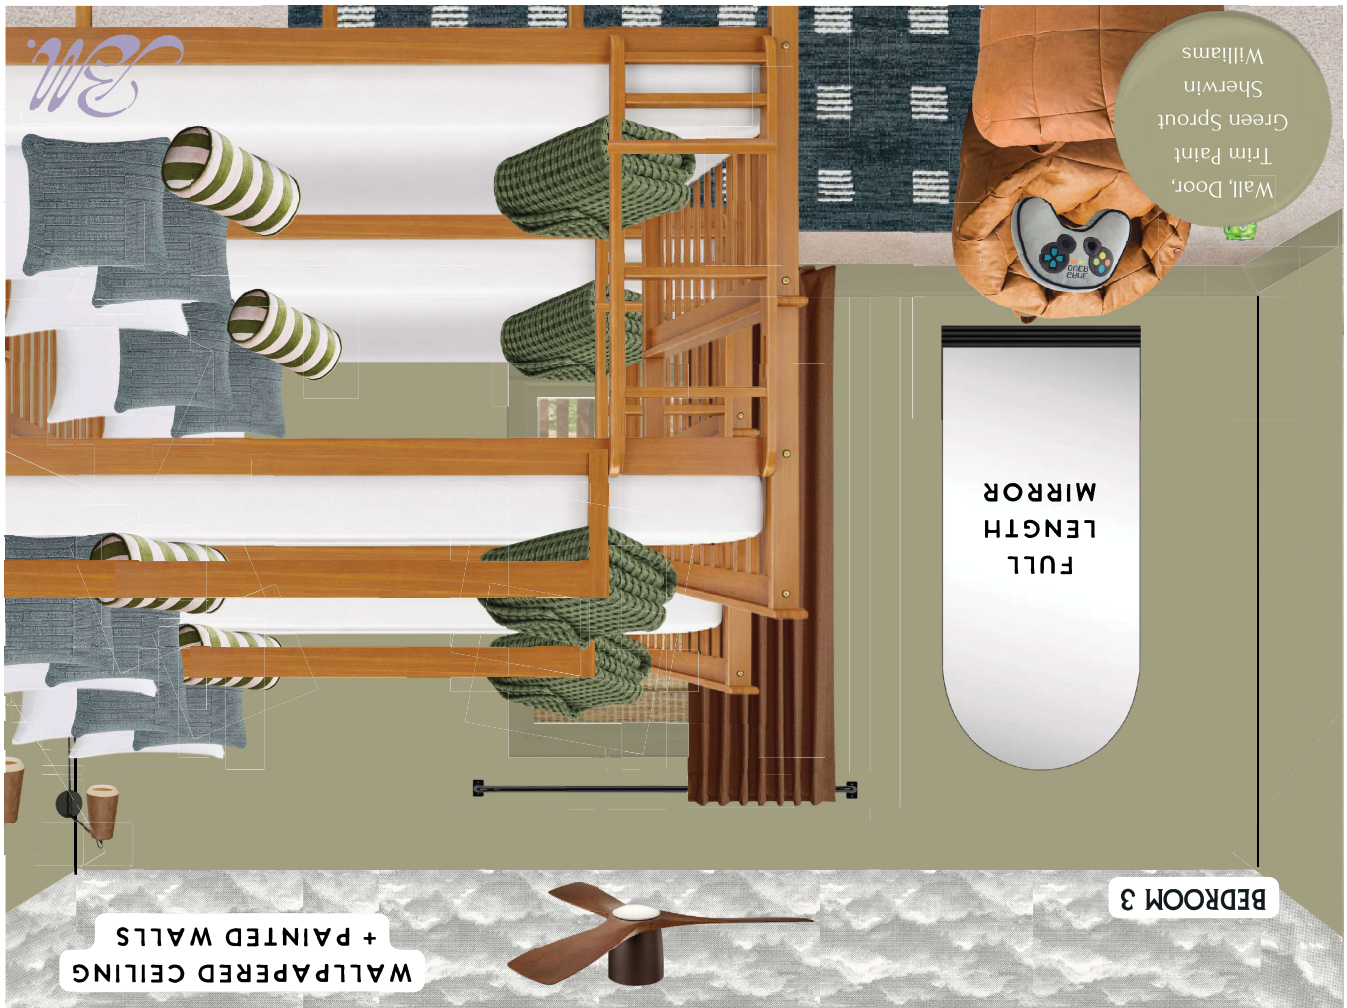

Wall, Door,
Trim Paint
Green Sprout
Sherwin
Williams

FULL
LENGTH
MIRROR

BEDROOM 3

WALLPAPERED CEILING
+ PAINTED WALLS

Wall, Door,
Trim Paint
Green Sprout
Sherwin
Williams

BEAN BAG
CHAIRS

CONSOLE
BOOKS

RECHARGEABLE
SCNCE

Wall Mounted
Game
Consoles

WALL MOUNTED TV

Bluetooth
Speaker

Floating Console with
Undermount Lighting

Slat Panels
with LED
Strips

WALLPAPERED CEILING
+ PAINTED WALLS +
SLAT ACCENT DESIGN

BEDROOM 3

BEDROOM 3