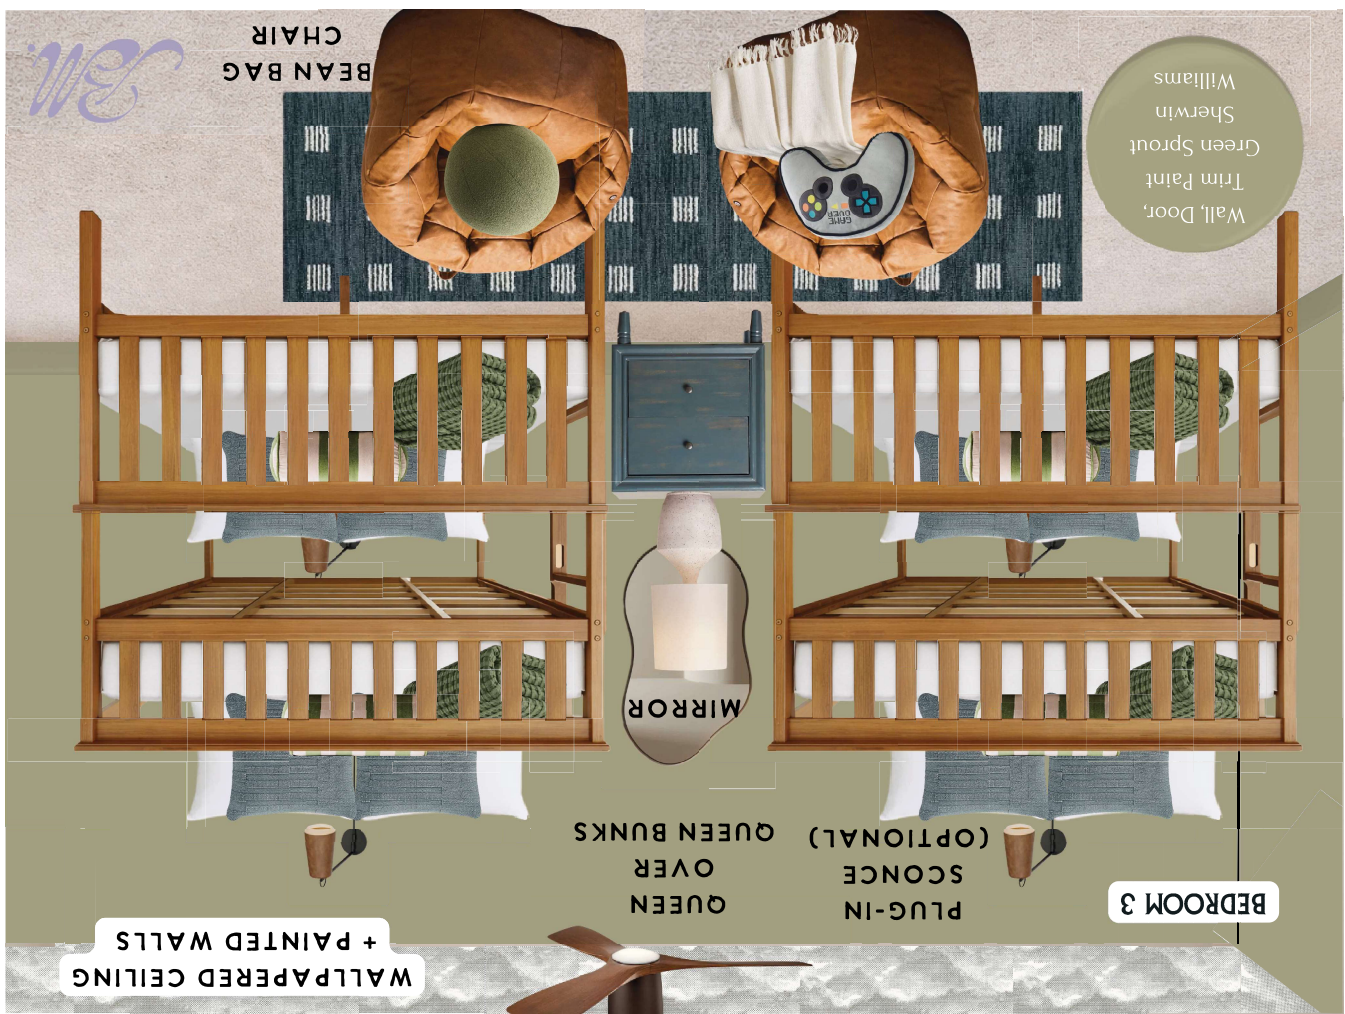

Wall, Door,
Trim Paint
Green Sprout
Sherwin
Williams

FULL
LENGTH
MIRROR

BEDROOM 3

WALLPAPERED CEILING
+ PAINTED WALLS

Wall, Door,
Trim Paint
Green Sprout
Sherwin
Williams

BEAN BAG
CHAIRS

CONSOLE
BOOKS

RECHARGEABLE
SCNCE

Wall Mounted
Game
Consoles

WALL MOUNTED TV

Bluetooth
Speaker

Floating Console with
Undermount Lighting

Slat Panels
with LED
Strips

WALLPAPERED CEILING
+ PAINTED WALLS +
SLAT ACCENT DESIGN

BEDROOM 3

BEDROOM 3

WALLPAPERED CEILING + PAINTED WALLS

LUGGAGE RACK

WALL MOUNTED DECOR/TOYS

Williams
Sherwin
Green Sprout
Trim Paint
Wall, Door,
game controller

BEDROOM 3

WALLPAPERED CEILING + PAINTED WALLS

MIRROR

QUEEN OVER QUEEN BUNKS (OPTIONAL)